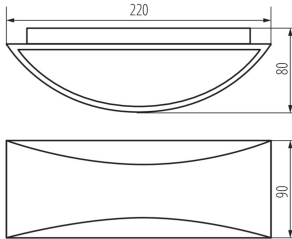

Facade luminaire