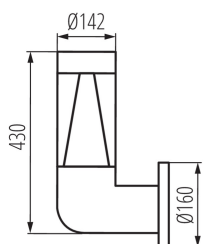

Architectural lighting with replaceable source of light

5905339291745

IP
54

XXL
size

Kanlux INVO TR is a series of architectural luminaires with a replaceable GU10 light source. External posts and is a series of external architectural luminaires offer a very effective distribution of light in the garden and lighting of alleys, paths or walking routes. Each luminaire has a space for 3 light sources.

GENERAL DATA:

Colour: graphite
Place of assembly: wall mounted
Place of application: Indoors and outdoors
Minimum distance from the illuminated object: 0,5m
Light source included: no
Length [mm]: 160
Width [mm]: 160
Height [mm]: 430

TECHNICAL DATA:

Rated voltage [V]: 220-240 AC
Rated frequency [Hz]: 50
Maximum power [W]: 3 x max 3,5
Class of protection against electric shock: II
Lampshade material: plastic
Light source: PAR16
Cap: GU10
Ambient temperature range to which the product can be exposed: -20÷35
Enclosure material: plastic
Connection type: Self-clamping block
Range of sections of wires used [mm²]: 0,75÷2,5
IP class: 54

LOGISTIC DATA:

Unit of measurement: unit
Packaging method: 1
Number of units in the secondary packaging: 1
Number of units in the packaging: 1
Net unit weight [g]: 1580
Grammage [g]: 2220
Length of a unit pack [cm]: 26.5
Width of a unit pack [cm]: 26.5
Height of a unit pack [cm]: 53
Weight of a cardboard box [kg]: 2.22
Width of a cardboard box [cm]: 26.5
Height of a cardboard box [cm]: 53
Length of a cardboard box [cm]: 26.5