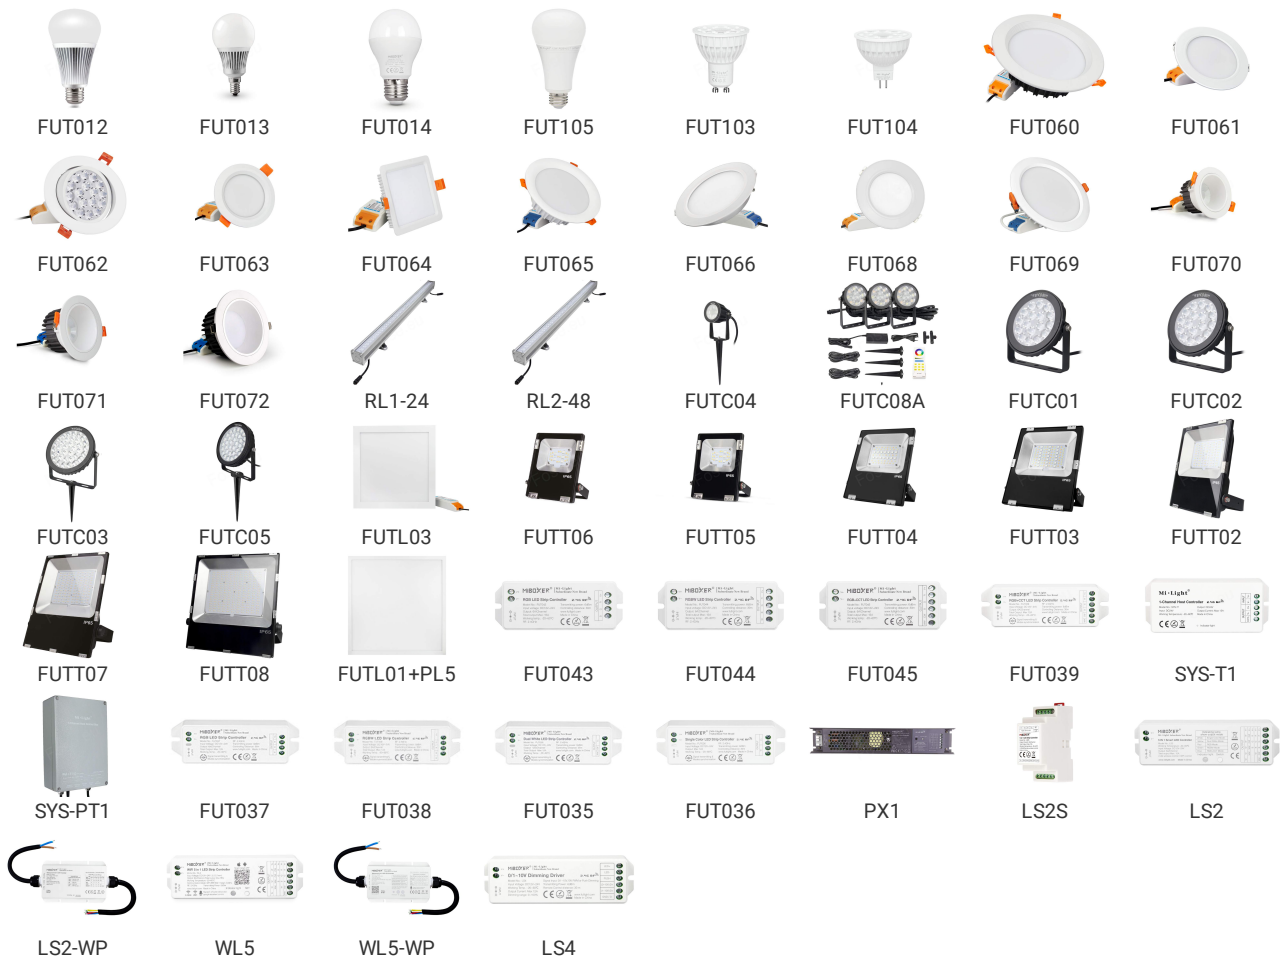

ROUTER WIFI MILIGHT/MIBOXER WL-BOX1

LED module that allows you to control via WiFi. Control using the free application for smartphoa. Compatible with RF 2.4 GHz products. Compatible with Android/iOS. The ability to control by voice commands in cooperation with Amazon Alexa or Google Home. 5V DC power adapter not included.

Compatible products

Specification

Parameter	Value
Symbol	WL-BOX1
ETIM CLASS	Controller for luminaires
Transmission Frequency [MHz]	2400
Input voltage	5V (micro USB)
Length [mm]	90.5
Width [mm]	66
Height/depth [mm]	15
Weight [kg]	0.085

Dimensions