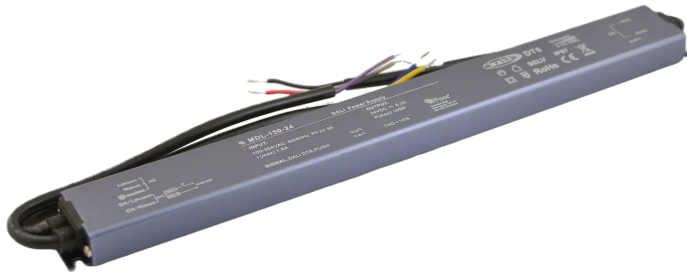

## POWER SUPPLY DALI/PUSH DIM 24V 150W IP67 PFC

Ultra-thin linear size, DALI-2 / PUSH DIMMING  
 Protections: short circuit, over current, over voltage, over temperature  
 Cooling by free air convection  
 Built-in active PFC function, PF > 0.96  
 IP67 waterproof rating, suitable for indoor and outdoor use  
 Warranty 5 years  
 Dimensions: 343mm - 35mm - 18mm  
 Weight: 0.465kg

### Specification

Parameter	Value
Symbol	MDL-150-24
EAN13	5901289758666
ETIM CLASS	DC-power supply
Rated supply voltage [V]	100-264V AC 50/60Hz
Power output [W]	150
Output voltage	24
Max. output current [A]	6.25
Degree of protection	IP67
Efficiency [%]	93
Housing	Metal housing
Protection class	II
Suitable for outdoor use	yes
Length [mm]	343
Width [mm]	35
Height/depth [mm]	18
Weight [kg]	0.465