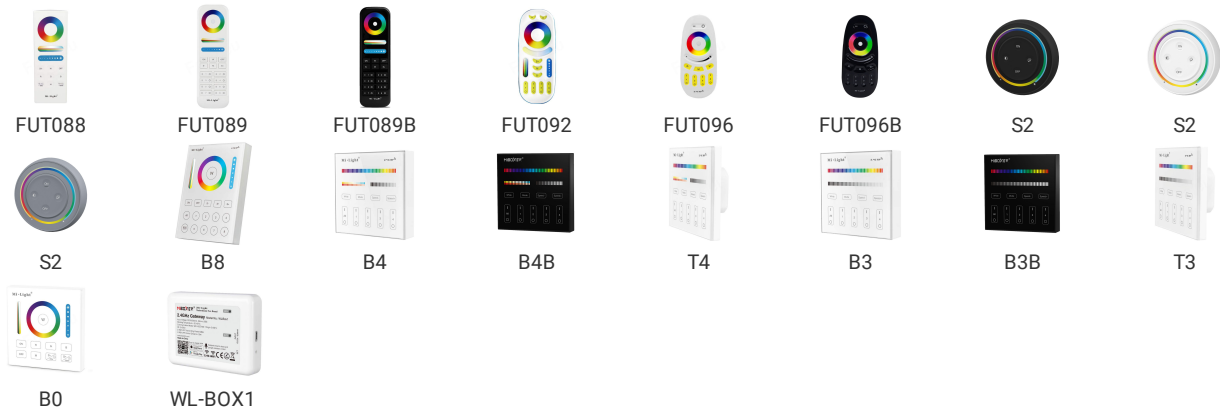

LED SPOTLIGHT GU10 6W RGB+CCT 230V FUT106

Spotlight LED GU10 6W RGB+CCT 230V MiLight/MiBoxer is a multi-colored light source with the possibility to smoothly adjust the brightness, color of light, and the color temperature of white light in the range of 2700-6500K. The LED luminaire acts as a repeater, while maintaining a 30m spacing between successive elements, allows for unlimited range.

Compatible products

Specification

Parameter	Value
Symbol	FUT106
ETIM CLASS	LED-lamp/Multi-LED
Socket	GU10
Nominal voltage [V]	100-240
Voltage type	AC
Dimmable	yes
Luminous flux [lm]	550
Colour temperature [K]	2700-6500
Power [W]	6
Power for white light [W]	6
Beam angle	Medium beam 21 - 40°

Colour rendering index CRI	CRI80
Lamp shape	Flat round
Filament lamp	yes
Type of glass/cover	Frosted
Remote operation possible	yes
With remote control	yes
Colour	RGB+CCT
Lamp efficacy [lm/W]	90
Average nominal lifespan [h]	50000
Min. number of switching cycles	50000
Length [mm]	72
Diameter [mm]	50
Weight [kg]	0.111