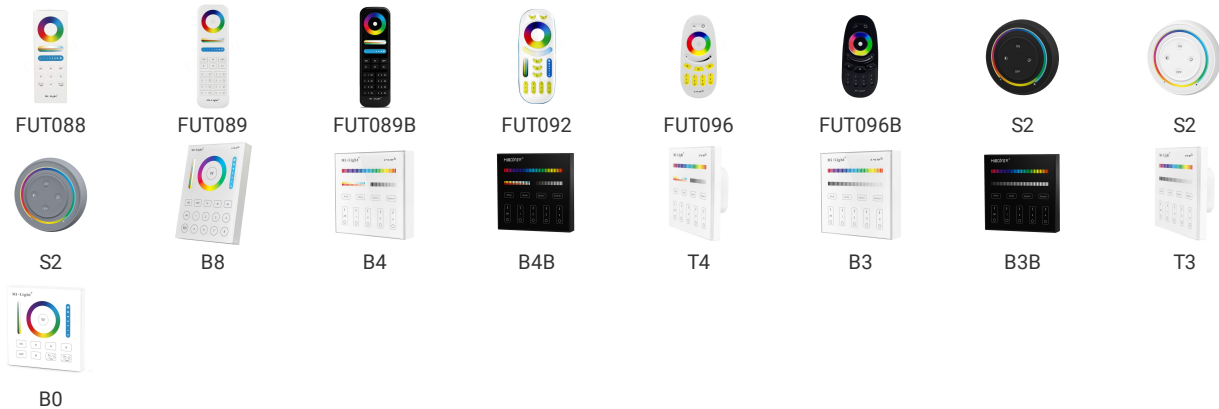

LED BULB E27 12W RGB+CCT 230V FUT105

LED Bulb E27 RGB+CCT 12W 110-240V AC MiLight/MiBoxer has the ability to smoothly adjust the brightness, color of light, and the color temperature of white light in the range of 2700-6500K. The ability to control with a remote control or smartphone application (Wi-Fi bridge WL-BOX1 required)

Compatible products

Specification

Parameter	Value
Symbol	FUT105
ETIM CLASS	LED-lamp/Multi-LED
Socket	E27
Nominal voltage [V]	110 - 240
Voltage type	AC
Dimmable	yes
Luminous flux [lm]	1100
Power [W]	12
Power for white light [W]	12
Colour rendering index CRI	CRI80
Beam angle [°]	220

Power factor	>0.5
Lamp shape	Candle
Filament lamp	yes
Type of glass/cover	Opal
Remote operation possible	yes
With remote control	yes
Colour	RGB+CCT
Lamp efficacy [lm/W]	90
Average nominal lifespan [h]	50000
Min. number of switching cycles	50000
Length [mm]	140
Diameter [mm]	74
Weight [kg]	0.28