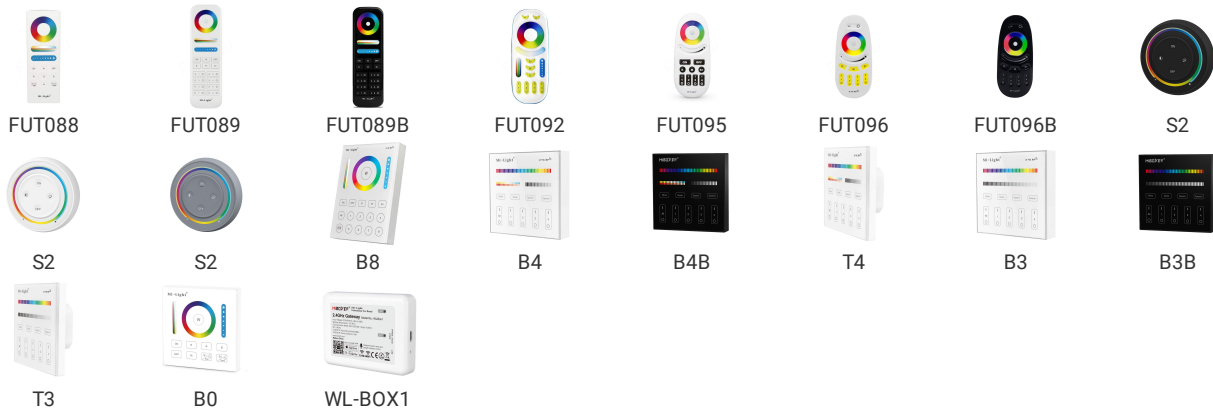

DOWNLIGHT LED 18W ANTI-GLARE RGB+CCT FUT072

LED Downlight FUT072 RGB+CCT 18W AC100-240V MiLight/MiBoxer is a multi-color recessed luminaire for suspended ceilings. A special housing designed to eliminate the glare effect, has a light beam angle of 60 °. The ability to smoothly adjust the brightness, color of light, and the color temperature of white light in the range of 2700-6500K. Control via a remote control or smartphone application (Wi-Fi bridge WL-BOX1 required). The LED luminaire acts as a repeater, while maintaining a 30m spacing between successive elements, allows for unlimited range.

Compatible products

Specification

Parameter	Value
Symbol	FUT072
ETIM CLASS	Downlight/spot/floodlight
Nominal voltage [V]	100 - 240
Voltage type	AC
Dimmable	yes
Luminous flux [lm]	1200
Colour temperature [K]	2700 - 6500
Power [W]	18
Power for white light [W]	18
Beam angle	Wide beam 41 - 80°
Colour rendering index CRI	CRI80

Power factor	>0.5
Colour of light	RGB+CCT
With movement sensor	yes
With light sensor	yes
Lamp type	LED not exchangeable
Lamp efficacy [lm/W]	75
Diameter [mm]	140
Height/depth [mm]	97
Weight [kg]	0.55