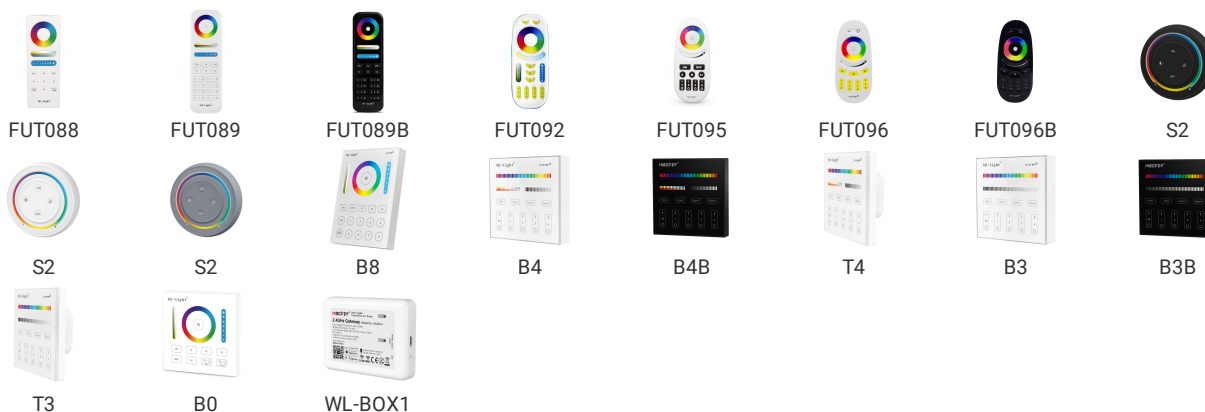

## DOWNLIGHT LED 6W ANTI-GLARE RGB+CCT FUT070

LED Downlight FUT070 RGB+CCT 6W AC100-240V MiLight/MiBoxer is a multi-color recessed luminaire for suspended ceilings. A special housing designed to eliminate the glare effect, has a light beam angle of 60 °. The ability to smoothly adjust the brightness, color of light, and the color temperature of white light in the range of 2700-6500K. Control via a remote control or smartphone application (Wi-Fi bridge WL-BOX1 required). The LED luminaire acts as a repeater, while maintaining a 30m spacing between successive elements, allows for unlimited range.

### Compatible products

### Specification

Parameter	Value
Symbol	FUT070
ETIM CLASS	Downlight/spot/floodlight
Nominal voltage [V]	100 - 240
Voltage type	AC
Dimmable	yes
Luminous flux [lm]	550
Colour temperature [K]	2700 - 6500
Power [W]	6
Power for white light [W]	6
Beam angle	Wide beam 41 - 80°
Colour rendering index CRI	CRI80

Power factor	>0.5
Colour of light	RGB+CCT
With movement sensor	yes
With light sensor	yes
Lamp type	LED not exchangeable
Lamp efficacy [lm/W]	90
Diameter [mm]	114
Height/depth [mm]	65
Weight [kg]	0.29