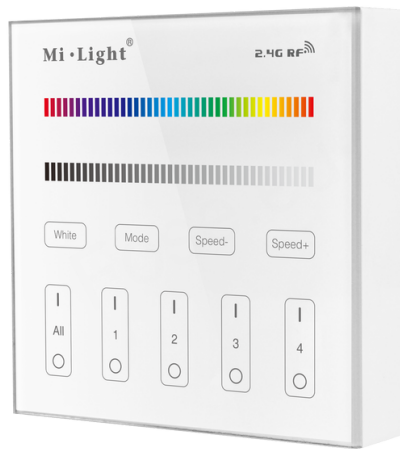

WALL MOUNTED CONTROLLER RGB/RGBW 4-ZONE 2XAAA B3

Wall mounted 4 Zone Remote Controller to adjust the light intensity and change the color.

Compatible products

Specification

Parameter	Value
Symbol	B3
ETIM CLASS	Controller for luminaires
Control distance [m]	30
Transmission Frequency [MHz]	2400
Input voltage	3V (2 * AAA)

Length [mm]	86
Width [mm]	86
Height/depth [mm]	17
Weight [kg]	0.185

Dimensions