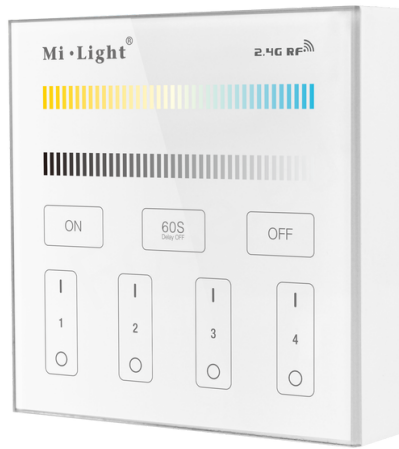

WALL MOUNTED CONTROLLER CCT 4-ZONE 2XAAA B2

Wall mounted 4 Zone Remote Controller allows you to change the color temperature and light intensity.

Compatible products

Specification

Parameter	Value
Symbol	B2
ETIM CLASS	Controller for luminaires
Control distance [m]	30
Transmission Frequency [MHz]	2400
Input voltage	3V (2 * AAA)
Length [mm]	86
Width [mm]	86
Height/depth [mm]	17
Weight [kg]	0.185