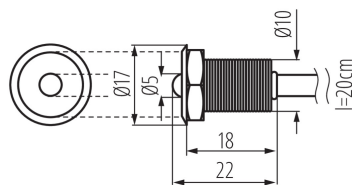

LED mirror lights

5905339081209

Kanlux OYO LED are spot-beam light accents to be used as decorative lighting. The small light points will help us to implement brave lighting projects also in saunas and bathrooms thanks to high tightness - IP68.

GENERAL DATA:

Colour: aluminium
Place of assembly: do wbudowania w sufit|do wbudowania w podłogę|do wbudowania w ścianę
Place of application: Indoors and outdoors
Minimum distance from the illuminated object: 0,1m
Compatible with a dimmer: yes
Height [mm]: 22
Diameter [mm]: 17
Assembly hole [mm]: Ø10
Wire length [m]: 0.2
Integrated LED light source: yes

TECHNICAL DATA:

Rated voltage [V]: 12 DC
Maximum power [W]: 0,22
Class of protection against electric shock: III
Diode type: LED DIP
Luminous flux [lm]: 5
Colour temperature: cold white
Correlated colour temperature [K]: 6500
Service life [h]: 30000
Lighting angle [°]: 15
Enclosure material: Metal, plastic
Connection type: Free cable ends
Lamp-heating time [s]: ≤1
Lamp-ignition time [s]: ≤0,5
IP class: 68

LOGISTIC DATA:

Unit of measurement: package
Packaging method: 50
Number of units in the secondary packaging: 50
Number of units in the packaging: 300
Net unit weight [g]: 12
Grammage [g]: 28.33
Length of a unit pack [cm]: 7.5
Width of a unit pack [cm]: 2
Height of a unit pack [cm]: 12
Weight of a cardboard box [kg]: 8.499