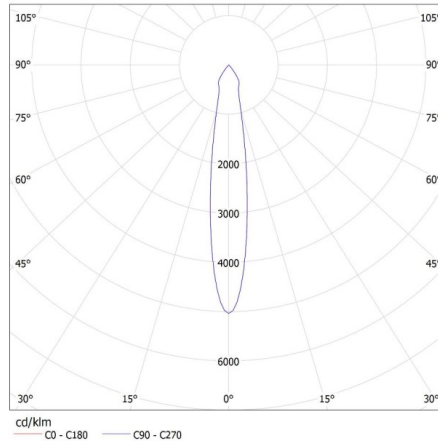

33134 ATL1 30W-930-S6-W

Track light projector

KANLUX S.A. (kat 33134+33142) ATL1 30W-930-S6-W + 33142 / LDC (Polar)