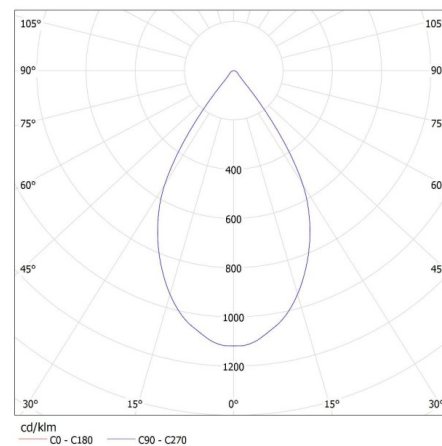

KANLUX S.A. (kat 33134) ATL1 30W-930-S6-W / LDC (Polar)