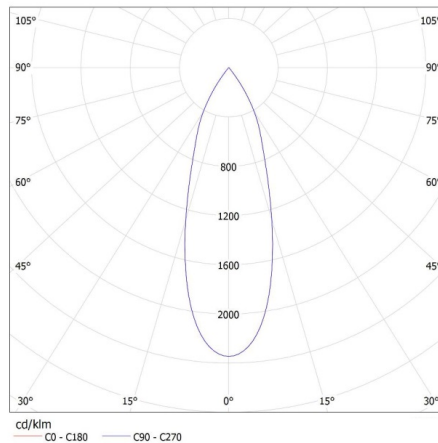

KANLUX S.A. (kat 33133+33141) ATL1 18W-940-S6-B + 33141 / LDC (Polar)