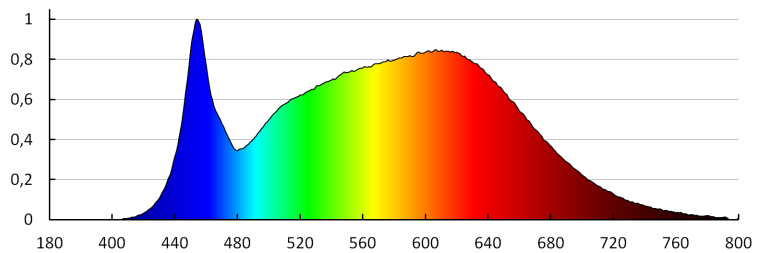

ADDITIONAL INFORMATION:

- 5 years Warranty under the terms of the warranty statement, available on our website
- for installation on the TEAR N busbar

KANLUX S.A. (kat 33133) ATL1 18W-940-S6-B / LDC (Polar)