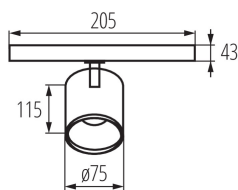

Track light projector

5905339331335

Kanlux ACORD ATL 1 are integrated lighting fixtures to be mounted on three-phase track. These are lamps that can be adapted to our individual needs. We can choose white or black, two powers (18W and 30W), light color and lighting angle (standard is 60°, but we can replace the reflector and change the angle to 15° or 36°) depending on whether we want to illuminate the surface or a specific detail. Kanlux ACORD ATL 1 stands for 50 000 hours of durability and a 5-year warranty. Branded key components (LED COB and power supply), high level of real color rendering (CRI > 90) and elimination of glare (UGR < 19) are other advantages of these unique luminaires.

GENERAL DATA:

Colour: black
Place of assembly: rail TEAR
Place of application: Indoors
Minimum distance from the illuminated object: 0,5m
Compatible with a dimmer: no
Integrated LED light source: yes

TECHNICAL DATA:

Rated voltage [V]: 220-240 AC
Rated frequency [Hz]: 50
Maximum power [W]: 18
Class of protection against electric shock: II
Diode type: LED COB
Luminous flux [lm]: 1800
Colour temperature: white
Correlated colour temperature [K]: 4000
Colour consistency in McAdam ellipses: ≤6
Colour rendering index: 90
Service life [h]: 50000
Number of on/off cycles: ≥30000
Lighting angle [°]: 60
Luminous efficiency of the lamp [lm/W]: 100
Ambient temperature range to which the product can be exposed: 5÷25
Enclosure material: aluminum alloy
Protective glass material: plastic
Lamp-heating time [s]: ≤1
Lamp-ignition time [s]: ≤0,5
The fixture is movable horizontally [°]: 315
The fixture is movable vertically [°]: 90
IP class: 20