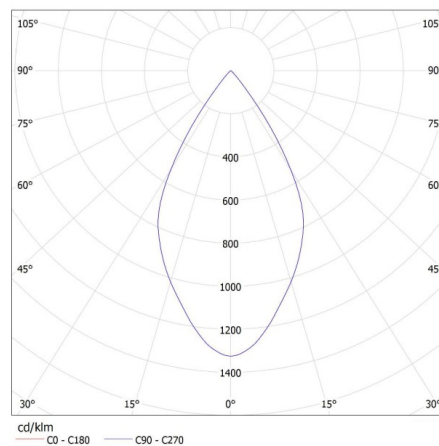

KANLUX S.A. (kat 33133) ATL1 18W-940-S6-B / LDC (Polar)