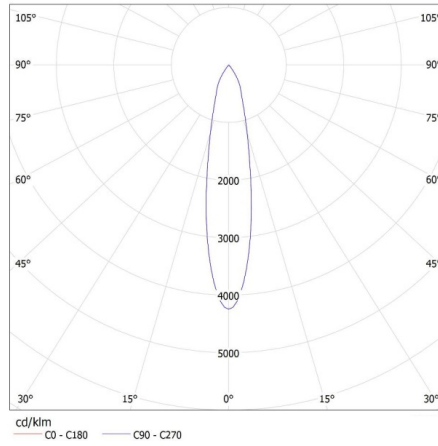

33133 ATL1 18W-940-S6-B

Track light projector

KANLUX S.A. (kat 33133+33140) ATL1 18W-940-S6-B + 33140 / LDC (Polar)

Luminaire: KANLUX S.A. (kat 33133+33140) ATL1 18W-940-S6-B + 33140
Lamps: 1 x ATL1 18W-940-S6