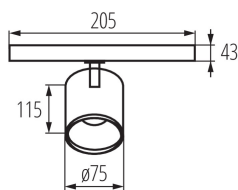

Track light projector

5905339331304

Kanlux ACORD ATL 1 are integrated lighting fixtures to be mounted on three-phase track. These are lamps that can be adapted to our individual needs. We can choose white or black, two powers (18W and 30W), light color and lighting angle (standard is 60°, but we can replace the reflector and change the angle to 15° or 36°) depending on whether we want to illuminate the surface or a specific detail. Kanlux ACORD ATL 1 stands for 50 000 hours of durability and a 5-year warranty. Branded key components (LED COB and power supply), high level of real color rendering (CRI > 90) and elimination of glare (UGR < 19) are other advantages of these unique luminaires.

GENERAL DATA:

Colour: white

Place of assembly: rail TEAR

Place of application: Indoors

Minimum distance from the illuminated object: 0,5m

Compatible with a dimmer: no

Integrated LED light source: yes

TECHNICAL DATA:

Rated voltage [V]: 220-240 AC

Rated frequency [Hz]: 50

Maximum power [W]: 18

Class of protection against electric shock: II

Diode type: LED COB

Luminous flux [lm]: 1700

Colour temperature: Warm white

Correlated colour temperature [K]: 3000

Colour consistency in McAdam ellipses: ≤6

Colour rendering index: 90

Service life [h]: 50000

Number of on/off cycles: ≥30000

Lighting angle [°]: 60

Luminous efficiency of the lamp [lm/W]: 94

Ambient temperature range to which the product can be exposed: 5÷25

Enclosure material: aluminum alloy

Protective glass material: plastic

Lamp-heating time [s]: ≤1

Lamp-ignition time [s]: ≤0,5

The fixture is movable horizontally [°]: 315

The fixture is movable vertically [°]: 90

IP class: 20