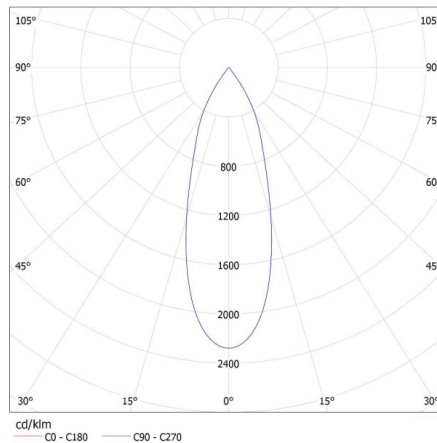

KANLUX S.A. (kat 33130+33141) ATL1 18W-930-S6-W + 33141 / LDC (Polar)