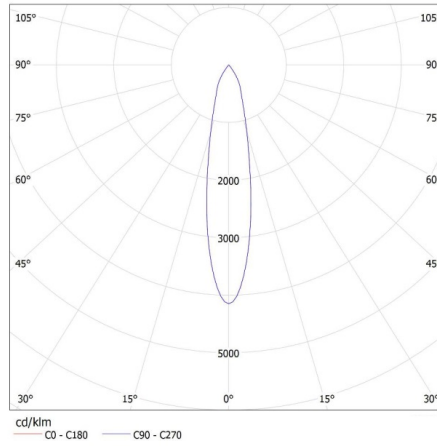

33130 ATL1 18W-930-S6-W

Track light projector

KANLUX S.A. (kat 33130+33140) ATL1 18W-930-S6-W + 33140 / LDC (Polar)

Luminaire: KANLUX S.A. (kat 33130+33140) ATL1 18W-930-S6-W + 33140
Lamps: 1 x ATL1 18W-930-S6