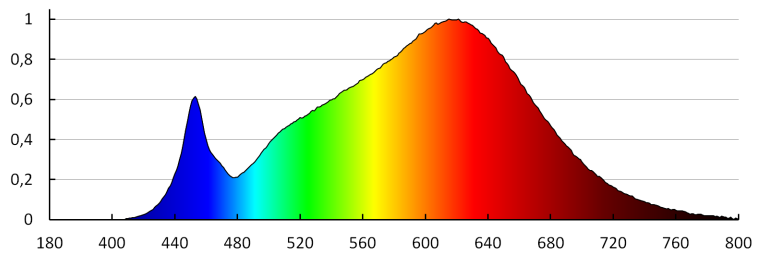

ADDITIONAL INFORMATION:

- 5 years Warranty under the terms of the warranty statement, available on our website
- for installation on the TEAR N busbar

KANLUX S.A. (kat 33130) ATL1 18W-930-S6-W / LDC (Polar)