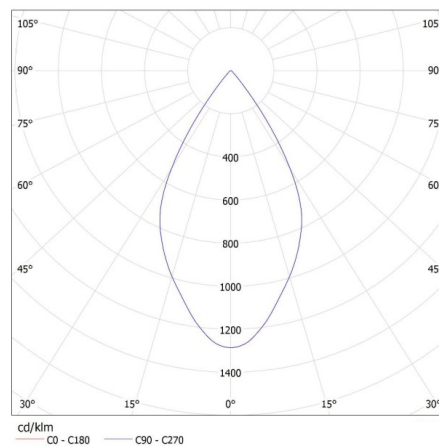

KANLUX S.A. (kat 33130) ATL1 18W-930-S6-W / LDC (Polar)