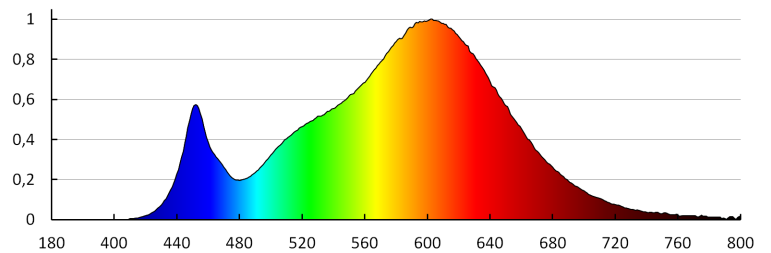

LOGISTIC DATA:

Unit of measurement: unit
Packaging method: 50
Number of units in the secondary packaging: 1
Number of units in the packaging: 50
Net unit weight [g]: 314
Grammage [g]: 409
Length of a unit pack [cm]: 21.5
Width of a unit pack [cm]: 3
Height of a unit pack [cm]: 23
Weight of a cardboard box [kg]: 20.45
Width of a cardboard box [cm]: 45
Height of a cardboard box [cm]: 25.5
Length of a cardboard box [cm]: 78
Volume of a cardboard box [m³]: 0.089505

KANLUX S.A. (kat 29593) AREL LED DO 20W-WW / LDC (Polar)