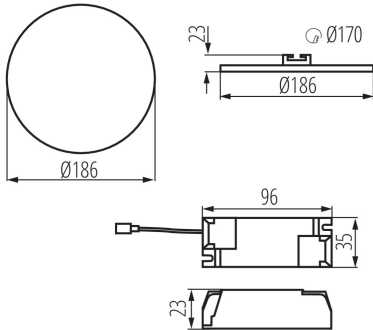

Downlight fitting