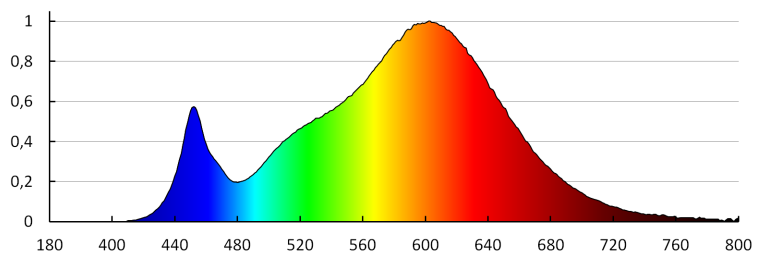

LOGISTIC DATA:

Unit of measurement: unit
Packaging method: 50
Number of units in the secondary packaging: 1
Number of units in the packaging: 50
Net unit weight [g]: 220
Grammage [g]: 294.6
Length of a unit pack [cm]: 18.5
Width of a unit pack [cm]: 3
Height of a unit pack [cm]: 19
Weight of a cardboard box [kg]: 14.73
Width of a cardboard box [cm]: 38.5
Height of a cardboard box [cm]: 22
Length of a cardboard box [cm]: 78
Volume of a cardboard box [m³]: 0.066066

KANLUX S.A. (kat 29589) AREL LED DO 14W-WW / LDC (Polar)