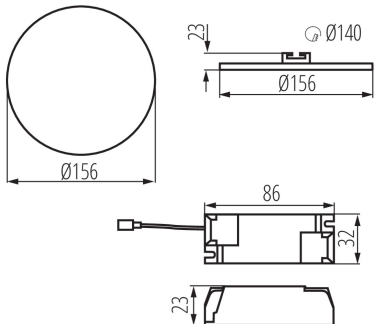

Downlight fitting