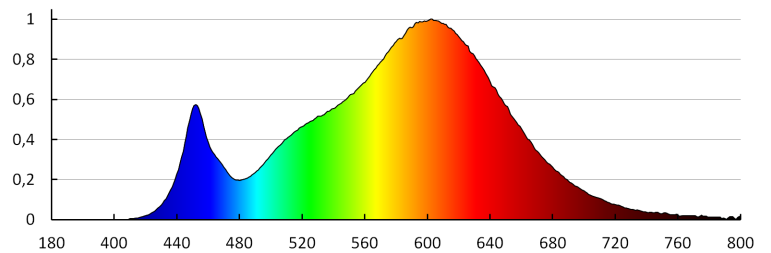

LOGISTIC DATA:

Unit of measurement: unit
Packaging method: 100
Number of units in the secondary packaging: 1
Number of units in the packaging: 100
Net unit weight [g]: 154
Grammage [g]: 208.9
Length of a unit pack [cm]: 15.5
Width of a unit pack [cm]: 3
Height of a unit pack [cm]: 16
Weight of a cardboard box [kg]: 20.89
Width of a cardboard box [cm]: 33
Height of a cardboard box [cm]: 34
Length of a cardboard box [cm]: 78
Volume of a cardboard box [m³]: 0.087516

KANLUX S.A. (kat 29585) AREL LED DO 10W-WW / LDC (Polar)