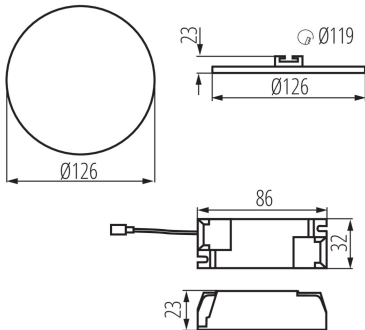

29585 AREL LED DO 10W-WW

Downlight fitting