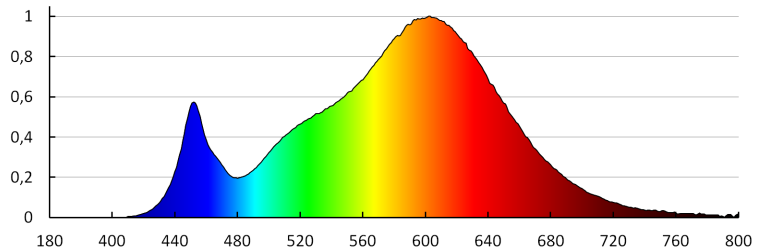

LOGISTIC DATA:

Unit of measurement: unit
Packaging method: 100
Number of units in the packaging: 100
Net unit weight [g]: 90
Grammage [g]: 122
Length of a unit pack [cm]: 10.5
Width of a unit pack [cm]: 3
Height of a unit pack [cm]: 11
Weight of a cardboard box [kg]: 12.2
Width of a cardboard box [cm]: 23
Height of a cardboard box [cm]: 24.5
Length of a cardboard box [cm]: 78
Volume of a cardboard box [m³]: 0.043953

KANLUX S.A. (kat 29581) AREL LED DO 6W-WW / LDC (Polar)