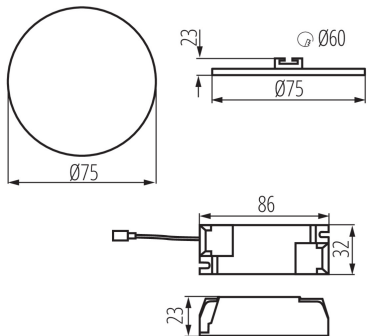

Downlight fitting