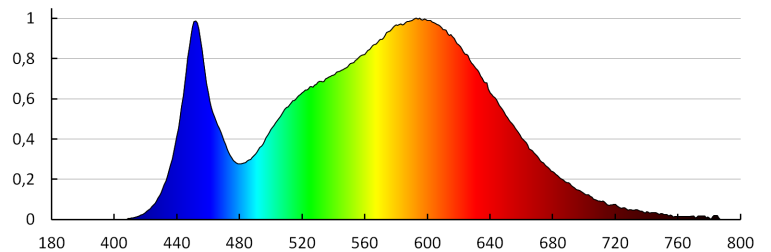

LOGISTIC DATA:

Unit of measurement: unit

Packaging method: 100

Number of units in the packaging: 100

Net unit weight [g]: 90

Grammage [g]: 122

Length of a unit pack [cm]: 10.5

Width of a unit pack [cm]: 3

Height of a unit pack [cm]: 11

Weight of a cardboard box [kg]: 12.2

Width of a cardboard box [cm]: 23

Height of a cardboard box [cm]: 24.5

Length of a cardboard box [cm]: 78

Volume of a cardboard box [m³]: 0.043953

KANLUX S.A. (kat 29580) AREL LED DO 6W-NW / LDC (Polar)