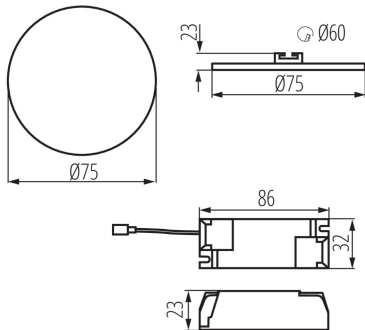

Height [mm]: 23

Diameter [mm]: 75

Assembly hole [mm]: Ø60

Integrated LED light source: yes

TECHNICAL DATA:

Rated voltage [V]: 220-240 AC

Rated frequency [Hz]: 50

Maximum power [W]: 6

Enclosure material: aluminum alloy

Connection type: Terminal block

Range of sections of wires used [mm²]: 0,75-1,5

Lamp-heating time [s]: ≤1

Lamp-ignition time [s]: ≤0,5

IP class: 65/20

Downlight fitting

LOGISTIC DATA:

Unit of measurement: unit

Packaging method: 100

Number of units in the packaging: 100

Net unit weight [g]: 90

Grammage [g]: 122

Length of a unit pack [cm]: 10.5

Width of a unit pack [cm]: 3

Height of a unit pack [cm]: 11

Weight of a cardboard box [kg]: 12.2

Width of a cardboard box [cm]: 23

Height of a cardboard box [cm]: 24.5

Length of a cardboard box [cm]: 78

Volume of a cardboard box [m³]: 0.043953

KANLUX S.A. (kat 29580) AREL LED DO 6W-NW / LDC (Polar)