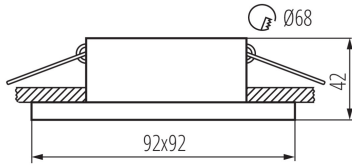

Decorative ring without a ceramic frame: yes

The product is not suitable to be covered with a heat-insulating material: yes

Light source included: no

Length [mm]: 92

Width [mm]: 92

Height [mm]: 42

Assembly hole [mm]: Ø68

Net unit weight [g]: 144

Grammage [g]: 179

Length of a unit pack [cm]: 10

Width of a unit pack [cm]: 5

29136 SIMEN DSL B/B/G

Ring for spotlight fittings

Height of a unit pack [cm]: 10
Weight of a cardboard box [kg]: 17.9
Width of a cardboard box [cm]: 27
Height of a cardboard box [cm]: 43
Length of a cardboard box [cm] : 53
Volume of a cardboard box [m³]: 0.061533