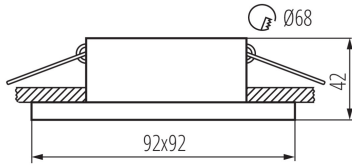

Decorative ring without a ceramic frame: yes

The product is not suitable to be covered with a heat-insulating material: yes

Light source included: no

Length [mm]: 92

Width [mm]: 92

Height [mm]: 42

Assembly hole [mm]: Ø68

Net unit weight [g]: 144

Grammage [g]: 179

Length of a unit pack [cm]: 10

Width of a unit pack [cm]: 5

29135 SIMEN DSL W/G/W

Ring for spotlight fittings

Height of a unit pack [cm]: 10
Weight of a cardboard box [kg]: 17.9
Width of a cardboard box [cm]: 27
Height of a cardboard box [cm]: 43
Length of a cardboard box [cm] : 53
Volume of a cardboard box [m³]: 0.061533