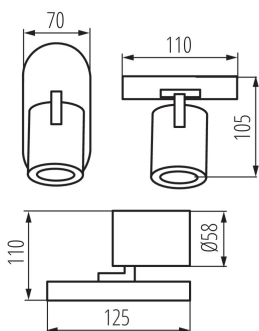

Wall & ceiling lighting fitting

5905339291219

MO
DE
RN
design

Kanlux LAURIN spotlights provide a very large selection of directional ceiling and wall lamps. The simple and minimalist design can be successfully used in many rooms in the house. Free adjustment of the luminous flux direction is an additional advantage of these fixtures.

GENERAL DATA:

Colour: black
Place of assembly: wall mounted, ceiling mounted
Place of application: Indoors
Minimum distance from the illuminated object: 0,5m
Light source included: no
Length [mm]: 110
Width [mm]: 70
Height [mm]: 110

TECHNICAL DATA:

Rated voltage [V]: 220-240 AC
Rated frequency [Hz]: 50
Maximum power [W]: max 35
Class of protection against electric shock: I
Light source: PAR16
Cap: GU10
Ambient temperature range to which the product can be exposed: 5÷25
Enclosure material: aluminum alloy
Connection type: Bolt terminal block
Range of sections of wires used [mm²]: 1÷2,5
The fixture is movable horizontally [°]: 310
The fixture is movable vertically [°]: 90
IP class: 20

LOGISTIC DATA:

Unit of measurement: unit
Packaging method: 20
Number of units in the secondary packaging: 1
Number of units in the packaging: 20
Net unit weight [g]: 250
Grammage [g]: 311.5
Length of a unit pack [cm]: 12
Width of a unit pack [cm]: 8
Height of a unit pack [cm]: 12
Weight of a cardboard box [kg]: 6.23
Width of a cardboard box [cm]: 25
Height of a cardboard box [cm]: 25