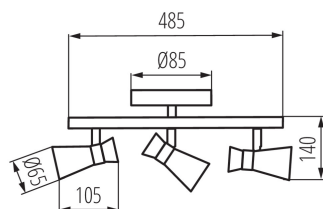

29117 MILENO EL-3I ASR-AN

Wall & ceiling lighting fitting

5905339291172

DESIGN
unique

Kanlux MILENO follows the latest trends. The advantages of this series are its interesting design and original shape. The very large number of Kanlux MILENO fixture models means many more arrangement possibilities.

GENERAL DATA:

Colour: silver / copper

Place of assembly: wall mounted, ceiling mounted

Place of application: Indoors

Minimum distance from the illuminated object: 0,5m

Light source included: no

Length [mm]: 485

Width [mm]: 105

Height [mm]: 140

TECHNICAL DATA:

Rated voltage [V]: 220-240 AC

Rated frequency [Hz]: 50

Maximum power [W]: 3 x max 35

Class of protection against electric shock: I

Light source: PAR16

Cap: GU10

Ambient temperature range to which the product can be exposed: 5÷25

Enclosure material: steel

Connection type: Bolt terminal block

Range of sections of wires used [mm²]: 1÷2,5

The fixture is movable horizontally [°]: 300

The fixture is movable vertically [°]: 80

IP class: 20

LOGISTIC DATA:

Unit of measurement: unit

Packaging method: 8

Number of units in the secondary packaging: 1

Number of units in the packaging: 8

Net unit weight [g]: 610

Grammage [g]: 870

Length of a unit pack [cm]: 15.5

Width of a unit pack [cm]: 9.5

Height of a unit pack [cm]: 55

Weight of a cardboard box [kg]: 6.96

Width of a cardboard box [cm]: 32

Height of a cardboard box [cm]: 41

Length of a cardboard box [cm]: 56