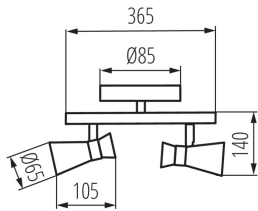

Wall & ceiling lighting fitting