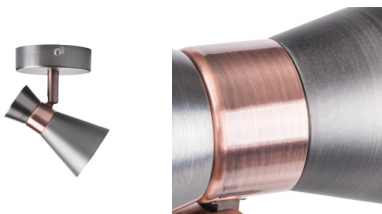

29111 MILENO EL-10 ASR-AN

Wall & ceiling lighting fitting

5905339291110

DESIGN
GN
unique

Kanlux MILENO follows the latest trends. The advantages of this series are its interesting design and original shape. The very large number of Kanlux MILENO fixture models means many more arrangement possibilities.

GENERAL DATA:

Colour: silver / copper

Place of assembly: wall mounted, ceiling mounted

Place of application: Indoors

Minimum distance from the illuminated object: 0,5m

Light source included: no

Width [mm]: 105

Height [mm]: 120

Diameter [mm]: 85

TECHNICAL DATA:

Rated voltage [V]: 220-240 AC

Rated frequency [Hz]: 50

Maximum power [W]: max 35

Class of protection against electric shock: I

Light source: PAR16

Cap: GU10

Ambient temperature range to which the product can be exposed: 5÷25

Enclosure material: steel

Connection type: Bolt terminal block

Range of sections of wires used [mm²]: 1÷2,5

The fixture is movable horizontally [°]: 300