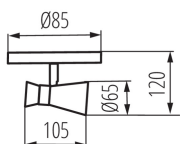

29111 MILENO EL-10 ASR-AN

Wall & ceiling lighting fitting

5905339291110

DESIGN
GN
unique

Kanlux MILENO follows the latest trends. The advantages of this series are its interesting design and original shape. The very large number of Kanlux MILENO fixture models means many more arrangement possibilities.

GENERAL DATA:

Colour: silver / copper

Place of assembly: wall mounted, ceiling mounted

Place of application: Indoors

Minimum distance from the illuminated object: 0,5m

Light source included: no

Width [mm]: 105

Height [mm]: 120

Diameter [mm]: 85

TECHNICAL DATA:

Rated voltage [V]: 220-240 AC

Rated frequency [Hz]: 50

Maximum power [W]: max 35

Class of protection against electric shock: I

Light source: PAR16

Cap: GU10

Ambient temperature range to which the product can be exposed: 5÷25

Enclosure material: steel

Connection type: Bolt terminal block

Range of sections of wires used [mm²]: 1÷2,5

The fixture is movable horizontally [°]: 300

The fixture is movable vertically [°]: 80

IP class: 20

LOGISTIC DATA:

Unit of measurement: unit

Packaging method: 24

Number of units in the secondary packaging: 1

Number of units in the packaging: 24

Net unit weight [g]: 220

Grammage [g]: 344.58

Length of a unit pack [cm]: 14

Width of a unit pack [cm]: 11

Height of a unit pack [cm]: 14

Weight of a cardboard box [kg]: 8.26992

Width of a cardboard box [cm]: 30

Height of a cardboard box [cm]: 45

Length of a cardboard box [cm]: 45.5