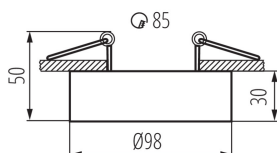

Ring for spotlight fittings

5905339287830

The Mini version of the BORD fixtures. A perfect alternative for people who want to use surface-mounted fixtures in a suspended ceiling, because the manner of installation is the same as for recessed-eyelet fixtures. An additional advantage is the angular adjustment of the MINI BORD fixtures within the range of 30°.

GENERAL DATA:

Colour: black

Necessity of using self-shielding lamps: yes

Place of assembly: Recessed mount in the ceiling

Place of application: Indoors

Minimum distance from the illuminated object: 0,5m

Decorative ring without a ceramic frame: yes

The product is not suitable to be covered with a heat-insulating material: yes

Light source included: no

Height [mm]: 50

Diameter [mm]: 98

Assembly hole [mm]: Ø85

TECHNICAL DATA:

Rated voltage [V]: 12 AC; 12 DC; 220-240 AC