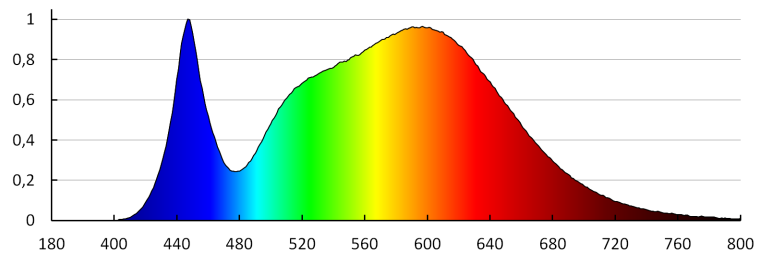

LOGISTIC DATA:

Unit of measurement: unit

Packaging method: 12

Number of units in the packaging: 12

Net unit weight [g]: 750

Grammage [g]: 868.33

Length of a unit pack [cm]: 162

Width of a unit pack [cm]: 5.5

Height of a unit pack [cm]: 4

Weight of a cardboard box [kg]: 10.41996

Width of a cardboard box [cm]: 17

Height of a cardboard box [cm]: 18

Length of a cardboard box [cm]: 165

Volume of a cardboard box [m³]: 0.05049

KANLUX S.A. (kat 27118) TP SLIM TW LED 50W-NW / LDC (Polar)