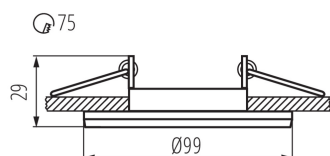

Ring for spotlight fittings

5905339267443

The Kanlux COLIE decorative rings will allow making very original arrangements in each house. They are characterized by elegant and original design ensuring, at the same time, discrete distribution of light. The COLIE series is intended for building in a ceiling. They work well as additional lighting both at homes, in bars and in restaurants, in places where you want to emphasize an interesting arrangement of a room.

GENERAL DATA:

Colour: grey
Necessity of using self-shielding lamps: yes
Place of assembly: Recessed mount in the ceiling
Place of application: Indoors
Minimum distance from the illuminated object: 0,5m
Decorative ring without a ceramic frame: yes
The product is not suitable to be covered with a heat-insulating material: yes
Light source included: no
Height [mm]: 29
Diameter [mm]: 99
Assembly hole [mm]: Ø75

TECHNICAL DATA:

Rated voltage [V]: 12 AC; 12 DC; 220-240 AC
Maximum power [W]: max 35
Class of protection against electric shock: II/III
Light source: MR16/PAR16
Cap: Gx5,3/GU10
Ambient temperature range to which the product can be exposed: 5÷25
Enclosure material: aluminum alloy
Lighting-fixture angle regulation: in one axis
Lighting-fixture angle regulation [°]: 15
IP class: 20

LOGISTIC DATA:

Unit of measurement: unit
Packaging method: 100
Number of units in the secondary packaging: 1
Number of units in the packaging: 100
Net unit weight [g]: 72
Grammage [g]: 105.3
Length of a unit pack [cm]: 11
Width of a unit pack [cm]: 4.5