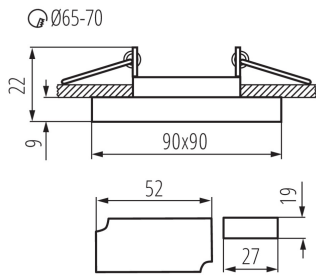

### GENERAL DATA:

**Colour:** silver  
**Necessity of using self-shielding lamps:** yes  
**Place of assembly:** Recessed mount in the ceiling  
**Place of application:** Indoors  
**Minimum distance from the illuminated object:** 0,5m  
**Light source included:** no  
**Length [mm]:** 90  
**Width [mm]:** 90  
**Height [mm]:** 22  
**Assembly hole [mm]:** Ø65-70  
**Integrated LED light source:** yes

### TECHNICAL DATA:

**Rated voltage [V]:** 220-240 AC  
**Rated frequency [Hz]:** 50  
**Maximum power [W]:** max 20  
**Rated power (LED) [W]:** 3,6  
**Light source:** PAR16  
**Diode type:** LED SMD  
**Luminous flux [lm]:** 210  
**Colour temperature:** cold white  
**Correlated colour temperature [K]:** 6500  
**Cap:** GU10  
**Service life [h]:** 20000  
**Number of on/off cycles:** ≥15000  
**Ambient temperature range to which the product can be exposed:** 5÷25  
**Enclosure material:** glass  
**Connection type:** Bolt terminal block  
**Range of sections of wires used [mm<sup>2</sup>]:** 0,75÷2,5  
**Lighting-fixture angle regulation:** none  
**IP class:** 20

### LOGISTIC DATA:

**Unit of measurement:** unit  
**Packaging method:** 50  
**Number of units in the secondary packaging:** 1  
**Number of units in the packaging:** 50  
**Net unit weight [g]:** 250  
**Grammage [g]:** 287

## 24417 SOREN L-SR CW

Ceiling-mounted spotlight fitting

**Length of a unit pack [cm]:** 10.5  
**Width of a unit pack [cm]:** 6  
**Height of a unit pack [cm]:** 10.5  
**Weight of a cardboard box [kg]:** 14.35  
**Width of a cardboard box [cm]:** 23  
**Height of a cardboard box [cm]:** 31.5  
**Length of a cardboard box [cm] :** 54  
**Volume of a cardboard box [m<sup>3</sup>]:** 0.039123