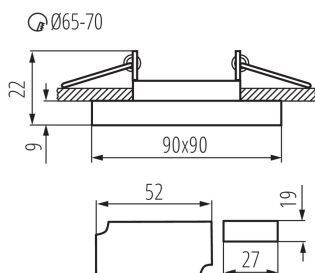

Ceiling-mounted spotlight fitting

5905339244147

Kanlux SOREN are glass holders whose additional asset is the colourful, decorative LED strip lighting up the glass base of the holder.

GENERAL DATA:

Colour: silver

Necessity of using self-shielding lamps: yes

Place of assembly: Recessed mount in the ceiling

Place of application: Indoors

Minimum distance from the illuminated object: 0,5m

Light source included: no

Length [mm]: 90

Width [mm]: 90

Height [mm]: 22

Assembly hole [mm]: Ø65-70

Integrated LED light source: yes

TECHNICAL DATA:

Rated voltage [V]: 220-240 AC

Rated frequency [Hz]: 50

Maximum power [W]: max 20

Rated power (LED) [W]: 3,6

Light source: PAR16

Diode type: LED SMD

Luminous flux [lm]: 25

Colour temperature: blue

Cap: GU10

Service life [h]: 20000

Number of on/off cycles: ≥15000

Ambient temperature range to which the product can be exposed: 5÷25

Enclosure material: glass

Connection type: Bolt terminal block

Range of sections of wires used [mm²]: 0,75÷2,5

Lighting-fixture angle regulation: none

IP class: 20

LOGISTIC DATA:

Unit of measurement: unit

Packaging method: 50

Number of units in the secondary packaging: 1

Number of units in the packaging: 50

Net unit weight [g]: 250

Grammage [g]: 287

Length of a unit pack [cm]: 10.5