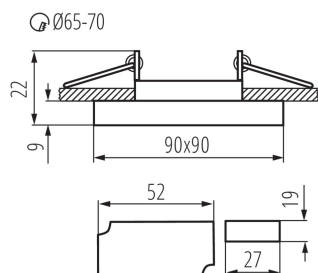

Ceiling-mounted spotlight fitting

5905339244130

Kanlux SOREN are glass holders whose additional asset is the colourful, decorative LED strip lighting up the glass base of the holder.

GENERAL DATA:

Colour: silver
Necessity of using self-shielding lamps: yes
Place of assembly: Recessed mount in the ceiling
Place of application: Indoors
Minimum distance from the illuminated object: 0,5m
Light source included: no
Length [mm]: 90
Width [mm]: 90
Height [mm]: 22
Assembly hole [mm]: Ø65-70
Integrated LED light source: yes

TECHNICAL DATA:

Rated voltage [V]: 220-240 AC
Rated frequency [Hz]: 50
Maximum power [W]: max 20
Rated power (LED) [W]: 3,6
Light source: PAR16
Diode type: LED SMD
Luminous flux [lm]: 210
Colour temperature: Warm white
Correlated colour temperature [K]: 3000
Cap: GU10
Service life [h]: 20000
Number of on/off cycles: ≥15000
Ambient temperature range to which the product can be exposed: 5÷25
Enclosure material: glass
Connection type: Bolt terminal block
Range of sections of wires used [mm²]: 0,75÷2,5
Lighting-fixture angle regulation: none
IP class: 20

LOGISTIC DATA:

Unit of measurement: unit
Packaging method: 50
Number of units in the secondary packaging: 1
Number of units in the packaging: 50
Net unit weight [g]: 250
Grammage [g]: 287

24413 SOREN L-SR WW

Ceiling-mounted spotlight fitting

Length of a unit pack [cm]: 10.5
Width of a unit pack [cm]: 6
Height of a unit pack [cm]: 10.5
Weight of a cardboard box [kg]: 14.35
Width of a cardboard box [cm]: 23
Height of a cardboard box [cm]: 31.5
Length of a cardboard box [cm] : 54
Volume of a cardboard box [m³]: 0.039123