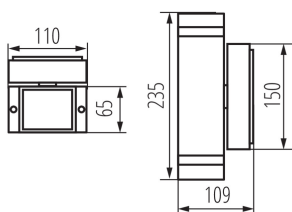

Facade luminaire

5905339224422

IP
44

Kanlux ZEW luminaires are a perfect solution for illuminating facades of buildings of various types, while the light flux directed both upwards and downwards, they create one beautiful decorative light accents on the façade. Owing to the high class of tightness (IP44), the luminaires can be mounted in places directly exposed to weather conditions.

GENERAL DATA:

Colour: grey

Place of assembly: wall mounted

Place of application: Indoors and outdoors

Minimum distance from the illuminated object: 0,5m

Light source included: no

Fixture lighting direction: up and down

Length [mm]: 110

Width [mm]: 65

Height [mm]: 235

TECHNICAL DATA:

Rated voltage [V]: 220-240 AC

Rated frequency [Hz]: 50

Maximum power [W]: 2 x max 35

Class of protection against electric shock: I

Light source: PAR16

Cap: GU10

Ambient temperature range to which the product can be exposed: -20÷35

Enclosure material: aluminum alloy

Protective glass material: Tempered glass

Connection type: Bolt terminal block

Range of sections of wires used [mm²]: 1÷2,5

IP class: 44

LOGISTIC DATA:

Unit of measurement: unit

Packaging method: 12

Number of units in the secondary packaging: 1

Number of units in the packaging: 12

Net unit weight [g]: 980

Grammage [g]: 1126.67

Length of a unit pack [cm]: 11.5

Width of a unit pack [cm]: 11.5

Height of a unit pack [cm]: 24.5

Weight of a cardboard box [kg]: 13.52004

Width of a cardboard box [cm]: 25