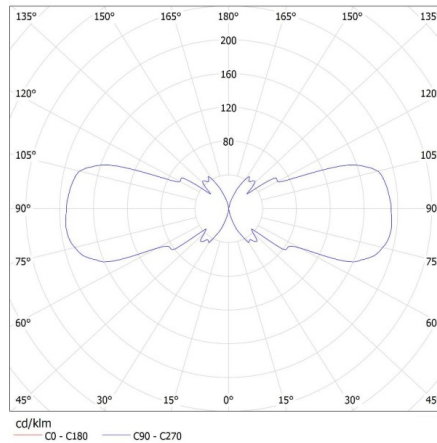

Height of a cardboard box [cm]: 53
Length of a cardboard box [cm] : 36
Volume of a cardboard box [m³]: 0.0477

KANLUX S.A. (kat 22442) ZEW EL-235J-GR + IQ-LED ... 7W / LDC (Polar)

Luminaire: KANLUX S.A. (kat 22442) ZEW EL-235J-GR + IQ-LED ... 7W
Lamps: 2 x IQ-LED GU10 7W-WW